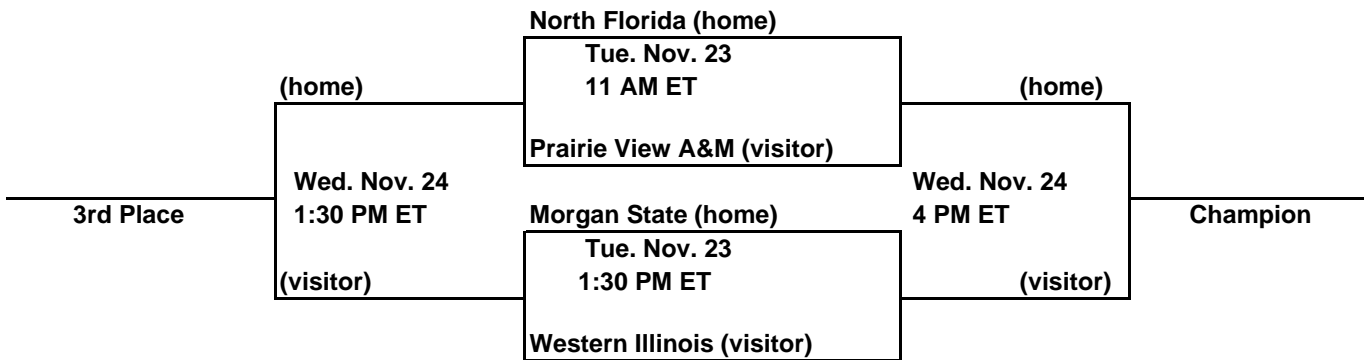

Games at Playa del Carmen, Mexico, Aventura Palace Resort
All games are listed in Eastern Time. Playa del Carmen is on Central Time.

Mayan Division

Riviera Division